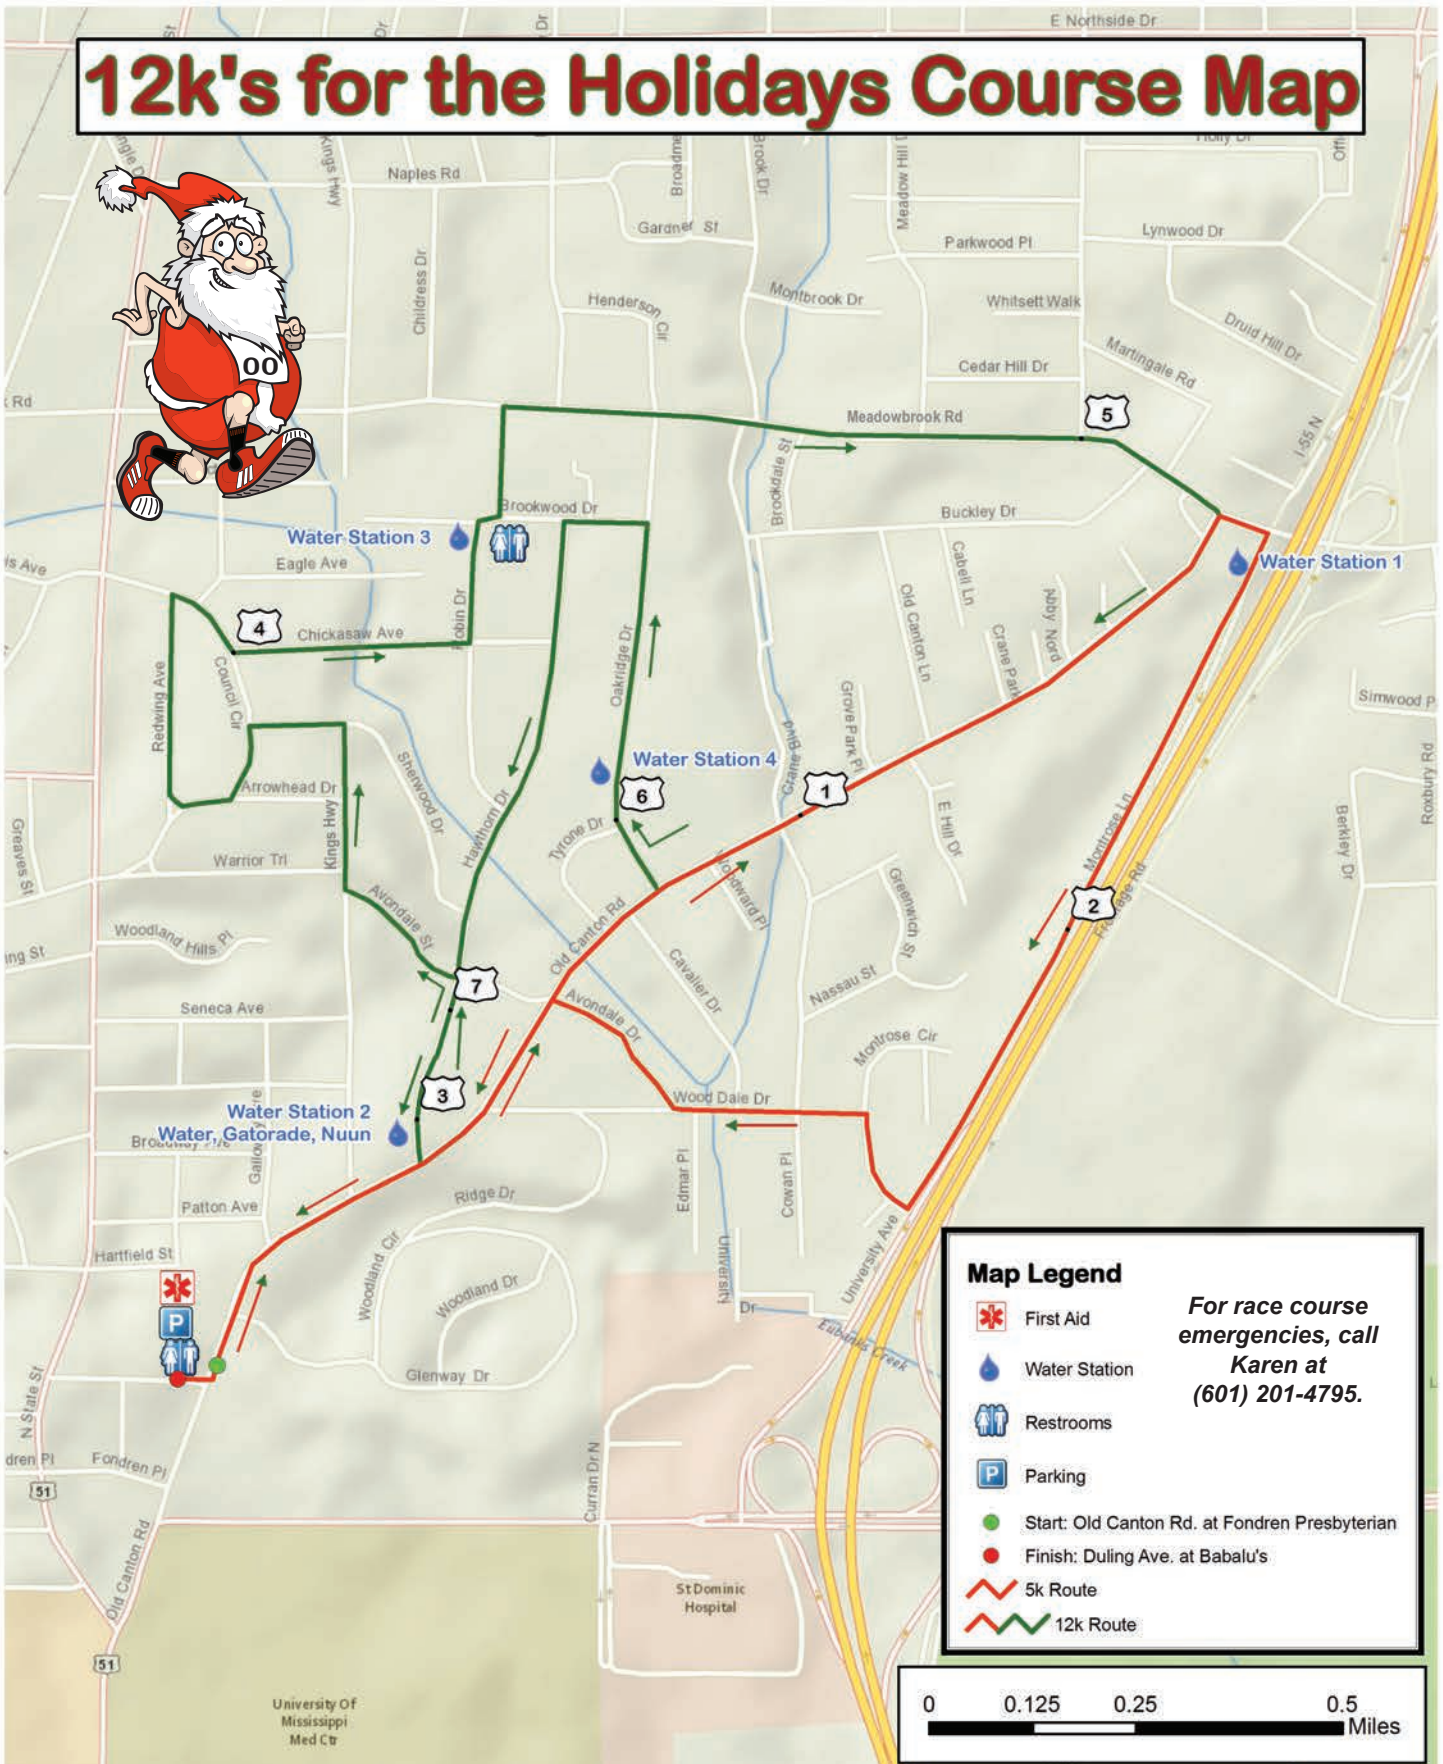

12k's for the Holidays Course Map

Map Legend

- First Aid
- Water Station
- Restrooms
- Parking
- Start: Old Canton Rd. at Fondren Presbyterian
- Finish: Duling Ave. at Babalu's
- 5k Route
- 12k Route

For race course emergencies, call Karen at (601) 201-4795.

Elevation